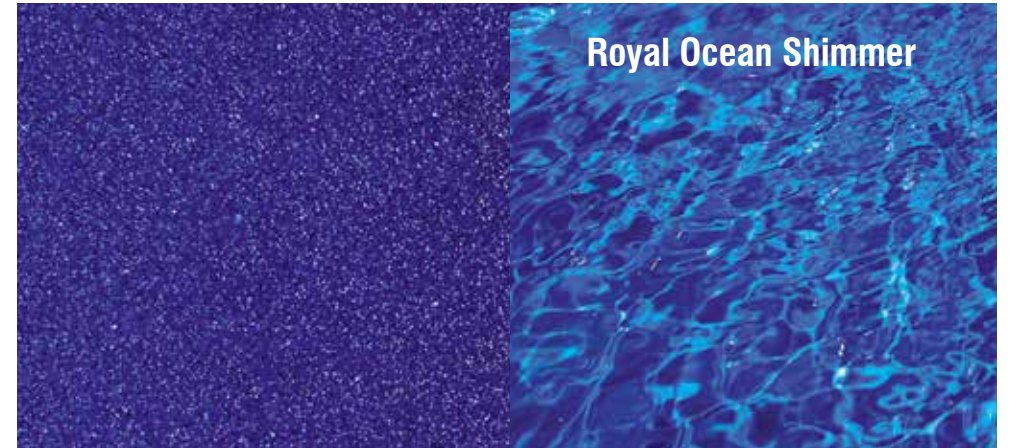

Actual colours may vary compared to final product.

Royal Blue Shimmer

Royal Ocean Shimmer

Indigo Shimmer

Pacific Shimmer

barrier reef pools.com

WORLD CLASS POOLS MANUFACTURED BY WORLD LEADERS