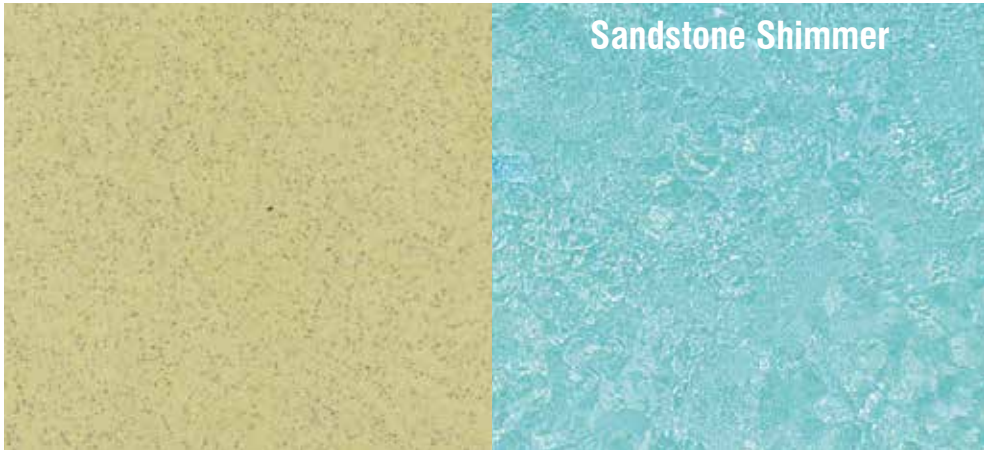

Actual colours may vary compared to final product.

Royal Blue Shimmer

Royal Ocean Shimmer

Indigo Shimmer

Pacific Shimmer

barrier reef pools.com

WORLD CLASS POOLS MANUFACTURED BY WORLD LEADERS