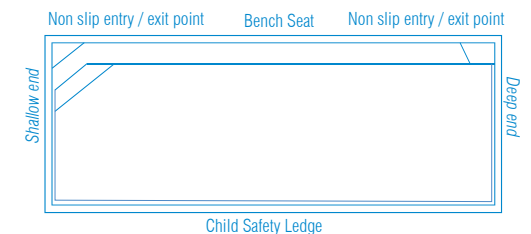

E6⁺ Enhanced Glass Fiber

Brampton

The strong geometrical features of the Brampton are designed to compliment contemporary and traditional landscapes.

Bold and sophisticated, the Brampton boasts dual entry and exit points making it extremely versatile on its position in most settings.

The Brampton has bench seating running the full length of the pool which helps on its close proximity to houses and structures close by.

The sleek design provides an unobstructed swim area that creates a spacious feel and the perfect family pool.