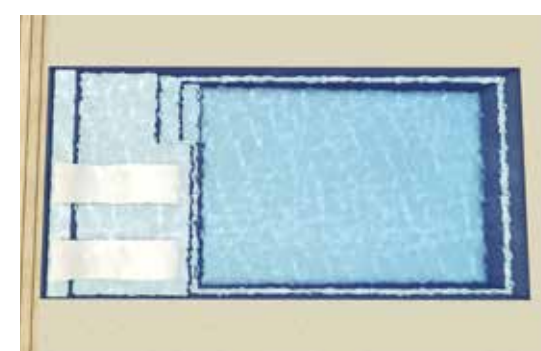

Sunseeker Slimline

The Sunseeker Slimline is our most recent addition to our ever expanding range of modern designs. This elegantly simple clean line design boasts it all, a full length step for easy access, a massive splash deck for simply lazing around with family and friends or utilise this space as a fun filled kids play area. With recessed steps the Sunseeker Slimline has an uninterrupted swimming section.

As with all Barrier Reef Pool designs the Sunseeker Slimline incorporates the safety ledge for our junior swimmers, non-slip benches and steps, smooth edges and our vibrant range of shimmer colours.

The Sunseeker Slimline meets the needs of the entire family.

LENGTH	WIDTH	DEEP END	SHALLOW END
7.2m	3.5m	1.7m	1.34m

Please Note: all dimensions are approximate.