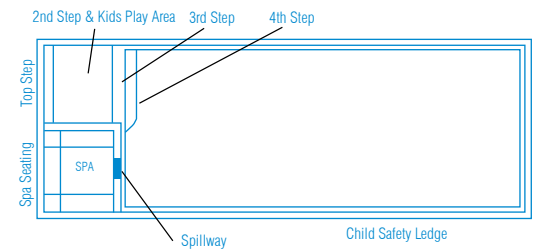

Brooklyn

A stunning one piece configuration that has been designed with the whole family in mind.

The entry point steps down into a versatile platform that is ideal as a kids play area or water lounge to sit and relax in.

Designed with a spillway the pool and spa can run simultaneously eliminating any additional power costs, alternatively they can be run independently.

The generous swimming area has been designed to be totally un-obstructed, which is ideal for swimming laps and active families.

There is no other pool that can offer all of these features.

With its square lines and designer looks we are sure your whole family will love it.

Available Sizes:

LENGTH	WIDTH	DEEP END	SHALLOW END
12.1m	4.4m	2.08m	1.34m
9.6m	4.4m	1.85m	1.34m
7.6m	4.4m	1.7m	1.34m

Spa Area: 1.8m x 1.92m
Platform area 1.85m x 1.7m

Copyright Design Registration No: 362911 - No: 362910