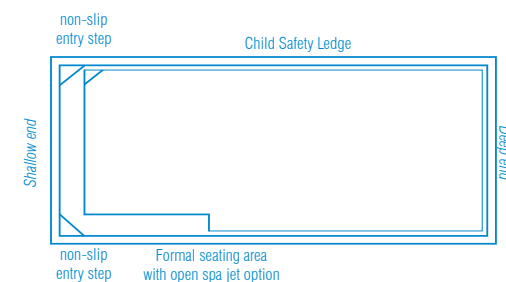

Available Sizes:

LENGTH	WIDTH	DEEP END	SHALLOW END
7.2m	2.8m	1.81m	1.24m
6.2m	2.8m	1.72m	1.24m