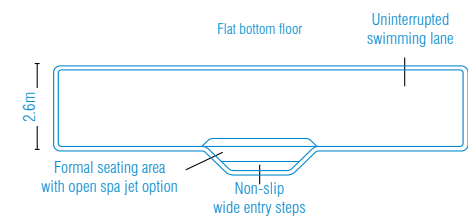

LENGTH	WIDTH	LANE WIDTH	FLAT BOTTOM
8.3m	3.45m	2.6m	1.35m

LENGTH	WIDTH	LANE WIDTH	FLAT BOTTOM
12.2m	3.45m	2.6m	1.35m