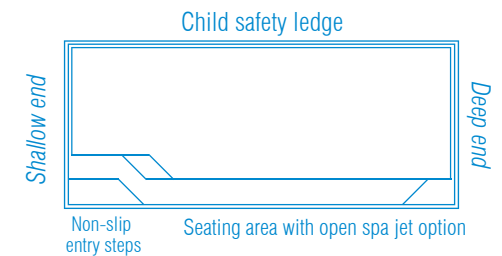

Caprice

The Caprice Slimline is the perfect pool for those smaller backyards where getting a pool may not have been possible before.

Measuring 5.2m in length and 2.8m in width the Caprice offers an excellent swimming space for the whole family.

With a bench seat running down one side which also allows you to incorporate an open spa seat option for those times where you just want to cool off and relax.

The Caprice Slimline also has an entry point located at each end which allows you to be versatile on its placement in any area.

Available Sizes:

LENGTH	WIDTH	DEEP END	SHALLOW END
5.2m	2.8m	1.7m	1.2m
4.2m	2.8m	1.5m	1.1m