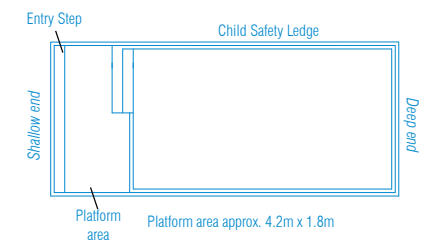

Sunseeker

The Sunseeker is our most recent addition to our ever expanding range of modern designs. This elegantly simple clean line design boasts it all, a full length step for easy access, a massive splash deck for simply lazing around with family and friends or utilise this space as a fun filled kids play area. With recessed steps the Sunseeker has an uninterrupted swimming section.

Both sizes in this range are a generous 4.4 meters wide and have both shallow and deep end swimming areas. As with all Barrier Reef Pool designs the Sunseeker incorporates the safety ledge for our junior swimmers, non-slip benches and steps, smooth edges and our vibrant range of shimmer colours.

The Sunseeker meets the needs of the entire family.

Available Sizes:

LENGTH	WIDTH	DEEP END	SHALLOW END
10.2m	4.4m	1.93m	1.34m
7.6m	4.4m	1.7m	1.34m