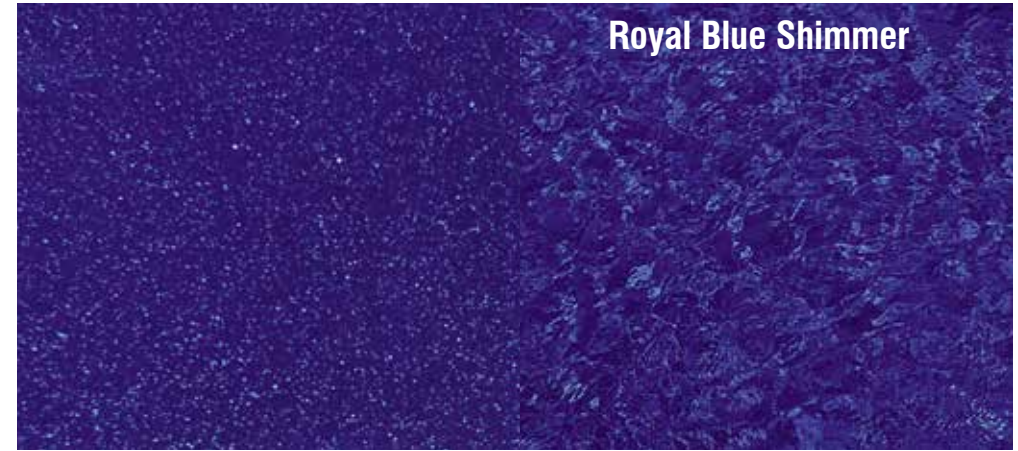

Actual colours may vary compared to final product.

Royal Blue Shimmer

Royal Ocean Shimmer

Indigo Shimmer

Pacific Shimmer

barrier reef pools.com

WORLD CLASS POOLS MANUFACTURED BY WORLD LEADERS