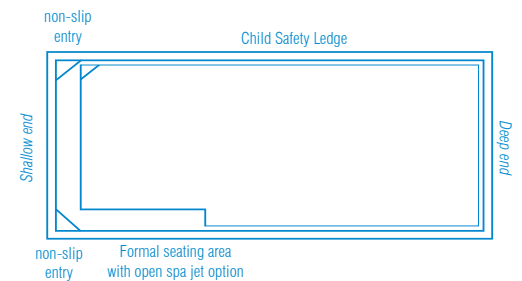

Some things in life will never date and the Billabong is one of them. With four square corners, this rectangle pool is full of class & style. With dual entry steps located at both sides of the shallow end this pool can be conveniently placed in just about any area.

A major feature of the Billabong is the massive swim area inside the pool, with the seating area being located at the shallow end this allows for a totally free swimming area for the majority of the pool. This is great for kids who love to jump in and play around in the deeper areas of the pool.

Landscaping around this pool is best kept simple to compliment the stylish design.