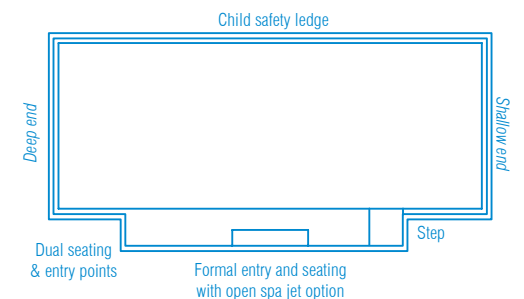

12.1m x 4.4m has no third (bottom) step in shallow end

Venice

The Venice possesses the 'must have' modern contemporary design suitable for today's in-style homes.

The main feature of this pool is the grand entry which encompasses wide entry steps and generous seating without encroaching on the swimming area. The seating can be complemented with optional spa jets.

The luxurious Venice is the benchmark for the basic rectangle pool shape; available in an array of sizes with additional specification available we're sure you'll love it.

Available Sizes:

LENGTH	WIDTH	DEEP END	SHALLOW END
10.5m	4.4m	1.98m	1.14m
9.5m	4.4m	1.93m	1.18m
8.5m	4.4m	1.90m	1.22m
7.6m	4.4m	1.86m	1.26m

Venice Slimline

The Venice Slimline has been created for properties with narrow settings or for those that simply don't want the backyard dominated by a pool.

The Venice Slimline's generous central entry point is both a huge swimout bench which also incorporates the step down into the shallow end of the pool.

This clever design leaves the entire precious swim area of the pool free for swimming and safe for children.

With square corners which allows 90 degree paving, child safety ledge and great water depth the Venice Slimline is a truly fantastic swimming pool.