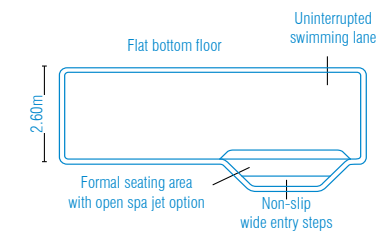

Lap pools

Suitable for formal settings and narrow applications, this pool has been designed to complement the contemporary style and compact living spaces of modern living whilst still allowing for great entertaining space around your pool area.

The step arrangement allows a flow on from your indoors directly down the entry and step area of the pool. The wide seating area can be fitted with optional spa jets for those times when you need to relax & unwind.

With a level depth of 1.35m, this pool offers great versatility of not only a great swimming pool, but also for water walking exercises and also an ideal games pool for more family fun.