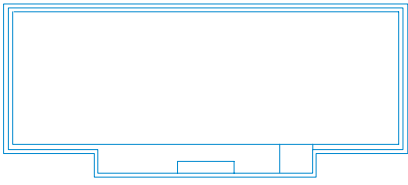

Choose From Australia's Largest Range

Venice

LENGTH	WIDTH	DEEP END	SHALLOW END
10.5m	4.4m	1.98m	1.14m
9.5m	4.4m	1.93m	1.18m
8.5m	4.4m	1.90m	1.22m
7.6m	4.4m	1.86m	1.26m