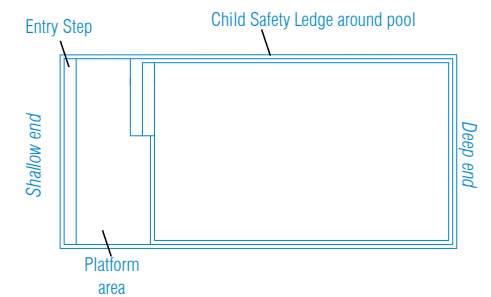

Both sizes in this range are a generous 4.4 meters wide and have both shallow and deep end swimming areas. As with all Barrier Reef Pool designs the Sunseeker incorporates the safety ledge for our junior swimmers, non-slip benches and steps, smooth edges and our vibrant range of shimmer colours.

The Sunseeker meets the needs of the entire family.

Available Sizes:

LENGTH	WIDTH	DEEP END	SHALLOW END
10.2m	4.4m	1.93m	1.34m
7.6m	4.4m	1.7m	1.34m

Sunseeker Slimline

The Sunseeker Slimline is our most recent addition to our ever expanding range of modern designs. This elegantly simple clean line design boasts it all, a full length step for easy access, a massive splash deck for simply lazing around with family and friends or utilise this space as a fun filled kids play area. With recessed steps the Sunseeker Slimline has an uninterrupted swimming section.

As with all Barrier Reef Pool designs the Sunseeker Slimline incorporates the safety ledge for our junior swimmers, non-slip benches and steps, smooth edges and our vibrant range of shimmer colours.

The Sunseeker Slimline meets the needs of the entire family.