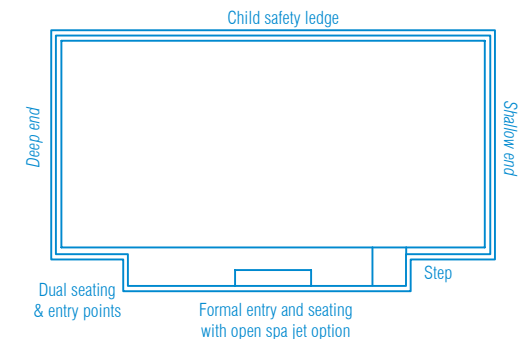

12.1m x 4.4m has no third (bottom) step in shallow end

Venice

The Venice possesses the 'must have' modern contemporary design suitable for today's in-style homes.

The main feature of this pool is the grand entry which encompasses wide entry steps and generous seating without encroaching on the swimming area. The seating can be complemented with optional spa jets.

The luxurious Venice is the benchmark for the basic rectangle pool shape; available in an array of sizes with additional specification available we're sure you'll love it.

Available Sizes:

LENGTH	WIDTH	DEEP END	SHALLOW END
10.5m	4.4m	1.98m	1.14m
9.5m	4.4m	1.93m	1.18m
8.5m	4.4m	1.90m	1.22m
7.6m	4.4m	1.86m	1.26m

Venice Slimline

The Venice Slimline has been created for properties with narrow settings or for those that simply don't want the backyard dominated by a pool.

The Venice Slimline's generous central entry point is both a huge swimout bench which also incorporates the step down into the shallow end of the pool.