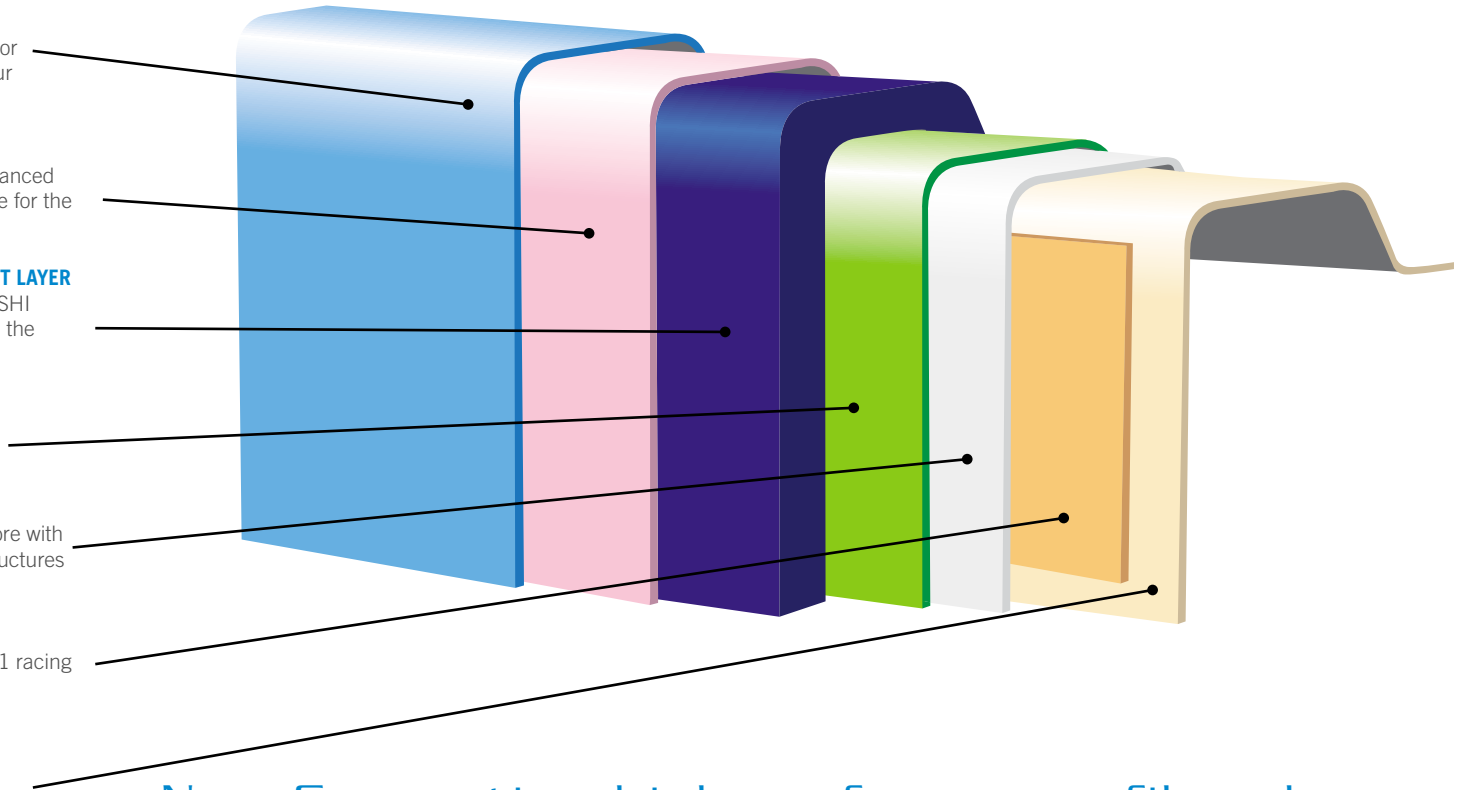

LAYER 5 REINFORCEMENT LAYER

Additional layer of high quality Polyester resin and JUSHI E6-CR glass fibre with additional structural enhanced properties added to the reinforcement structures on the pool shell. No fillers used.

LAYER 6 OUTER CORE LAMINATE

Klegecell/Divinycell sandwich core laminate is used on luxury yachts & F1 racing boats. Klegecell/Divinycell has been recognised as a world leader in high performance sandwich core strengthening.

LAYER 7 OUTER SEALER COAT

Glossy finish coat with a high quality waxed Polyester resin to protect the pool layers.

VINYL ESTER RESIN

is the highest quality resin available for swimming pools with excellent resistance to osmosis, heat, corrosion and water damage. Vinyl Ester resin is twice the price of alternative resin types. Barrier Reef Pools uses three layers of Vinyl Ester resin in the manufacturing of our pools, ensuring a longer lasting pool with increased strength and protection.

Benefits of Vinyl Ester Resin "Making your pool last longer"

- Higher resistance to water penetration and damage (Osmosis)
- Higher resistance to heat
- Higher resistance from corrosion • Improved strength properties

Note: Lifetime guarantee is subject to standard Barrier Reef Pools warranty terms and Australian Standards.

ADVANCED
POOL COLOUR TECHNOLOGY™
OPTIONAL LIFETIME INTERIOR SURFACE GUARANTEE

New Generation high performance fibreglass

JUSHI E6-CR GLASS FIBRE

Is a High-performance environment-friendly glass fibre that replaces mainstream E glass fibre. JUSHI E6-CR is a new E-glass fibre with enhanced properties. It combines all the benefits of E-glass fibre with technical breakthroughs in strength, modulus, temperature resistance and acid corrosion resistance, thus meeting the requirements of the most demanding applications.

Compared with traditional E-glass fiber, JUSHI E6-CR offers the following unique benefits:

- Higher tensile strength
- Higher corrosion resistance
- Superior mechanical properties
- Higher temperature endurance
- Higher softening temperature
- Excellent environment durability

E6⁺ Enhanced Glass Fiber