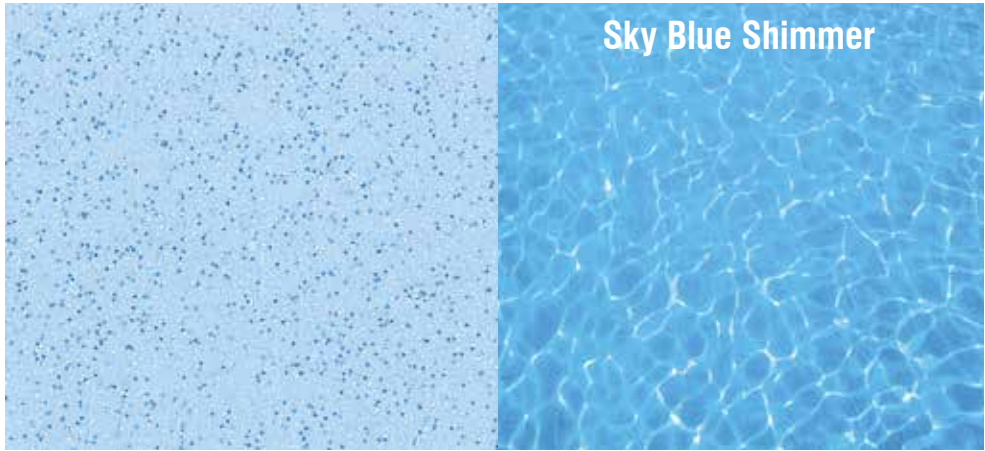

Actual colours may vary compared to final product.

Royal Blue Shimmer

Royal Ocean Shimmer

Indigo Shimmer

Pacific Shimmer

barrier reef pools.com

WORLD CLASS POOLS MANUFACTURED BY WORLD LEADERS