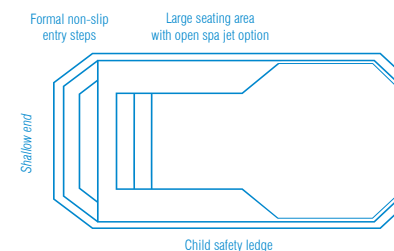

The step arrangement allows a flow on from your indoors directly down the entry and step area of the pool. The wide seating area can be fitted with optional spa jets for those times when you need to relax & unwind.

LENGTH	WIDTH	LANE WIDTH	FLAT BOTTOM
12.2m	3.45m	2.6m	1.35m

Swim Spa

The Swim Spa is the perfect balance for those who want the best of both worlds, swimming and relaxing.

With generous seating located on both sides of the entry this pool is ideally designed with spa options in mind. (e.g. spa jets, air bed, heating, swim jets)

With a deep end depth of 1.5m the Swim Spa has great depth for those who also want to jump in and have some real fun.

The Swim Spa will change your lifestyle & create the perfect relaxing area after a hard day.