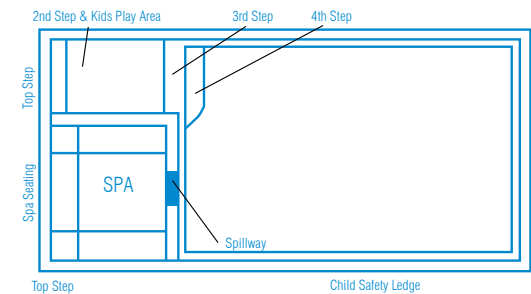

Brooklyn Slimline

A stunning one piece configuration that has been designed with the whole family in mind.

The entry point steps down into a versatile platform that is ideal as a kids play area or water lounge to sit and relax in.

Designed with a spillway the pool and spa can run simultaneously eliminating any additional power costs, alternatively they can be run independently.

The generous swimming area has been designed to be totally un-obstructed, which is ideal for swimming laps and active families.

There is no other pool that can offer all of these features.

With its square lines and designer looks we are sure your whole family will love it.