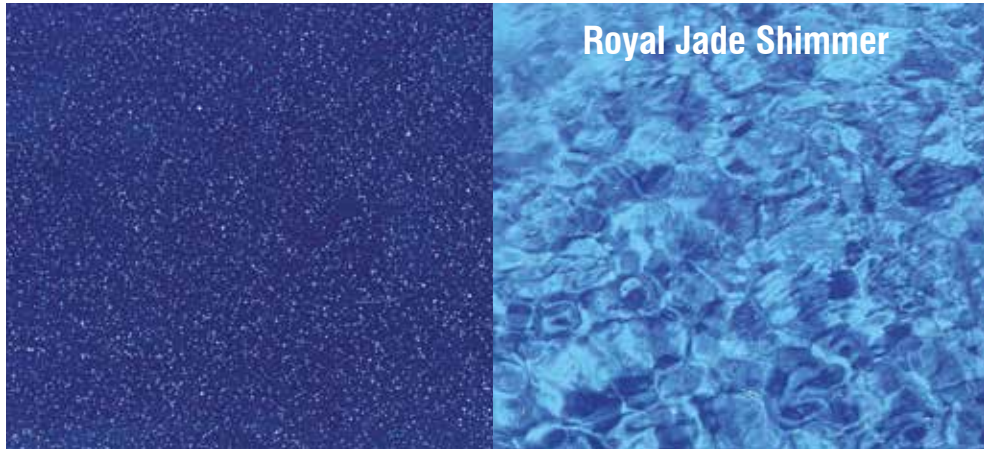

Actual colours may vary compared to final product.

Royal Blue Shimmer

Royal Ocean Shimmer

Indigo Shimmer

Pacific Shimmer

barrier reef pools.com

WORLD CLASS POOLS MANUFACTURED BY WORLD LEADERS